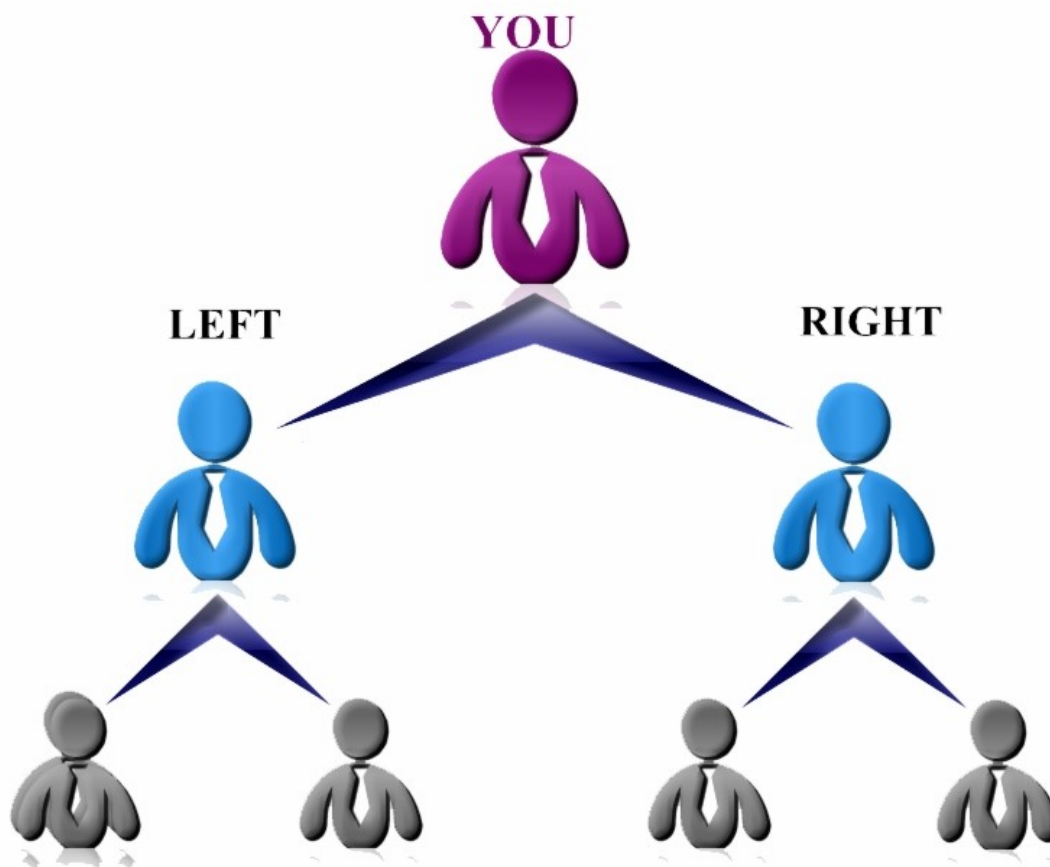

Simple To Follow Pay Plan

Join and Get 2 Personally Sponsored to Qualify for Weekly Binary Pay

At \$39.95 (US Residence) to join this is a no pressure home business that everyone can afford to start. Plus you get your own website, year round training and \$40 in products with the \$39.95 start up!